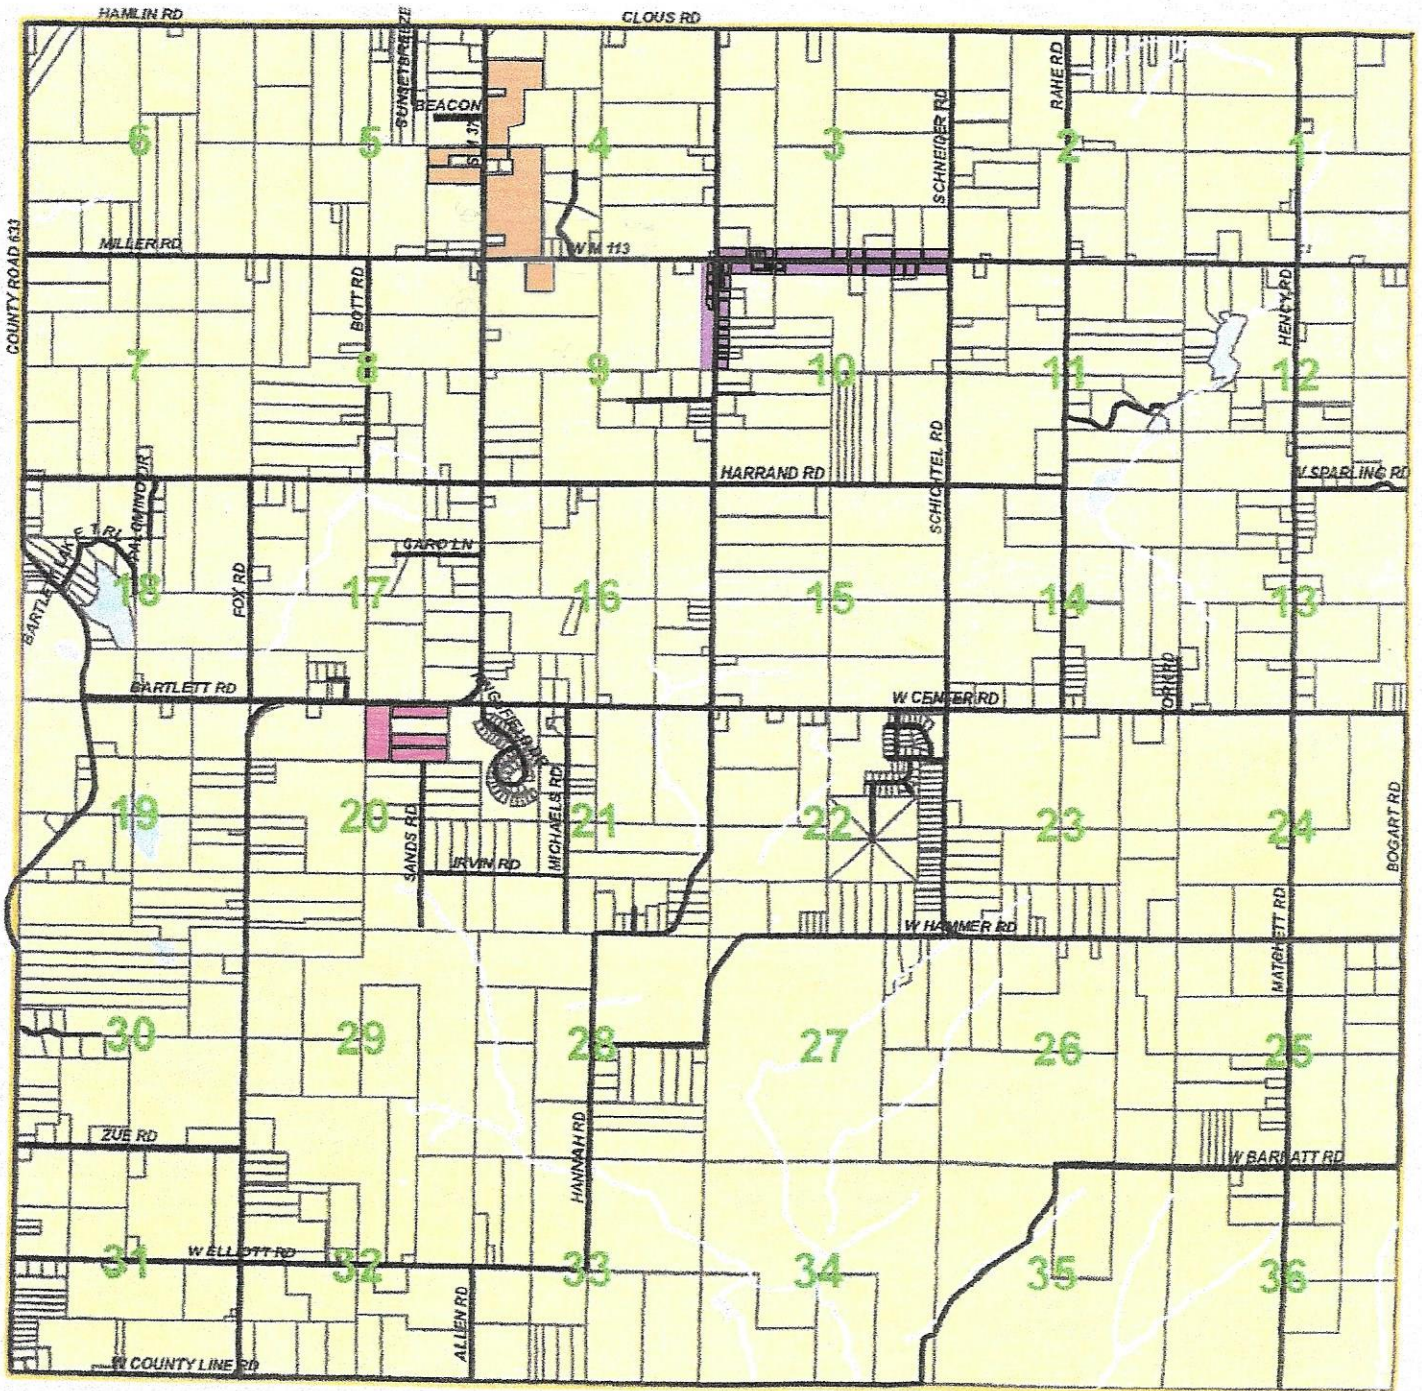

ZONING CLASSIFICATIONS

- A - Agricultural
- C - General Commercial
- L-1 - Light Industrial
- R-1 - Residential

MAYFIELD TOWNSHIP ZONING DISTRICT MAP

Effective Date 2015

NOT TO SCALE

This map is for reference purposes only.
Always check with the Township Zoning Administrator